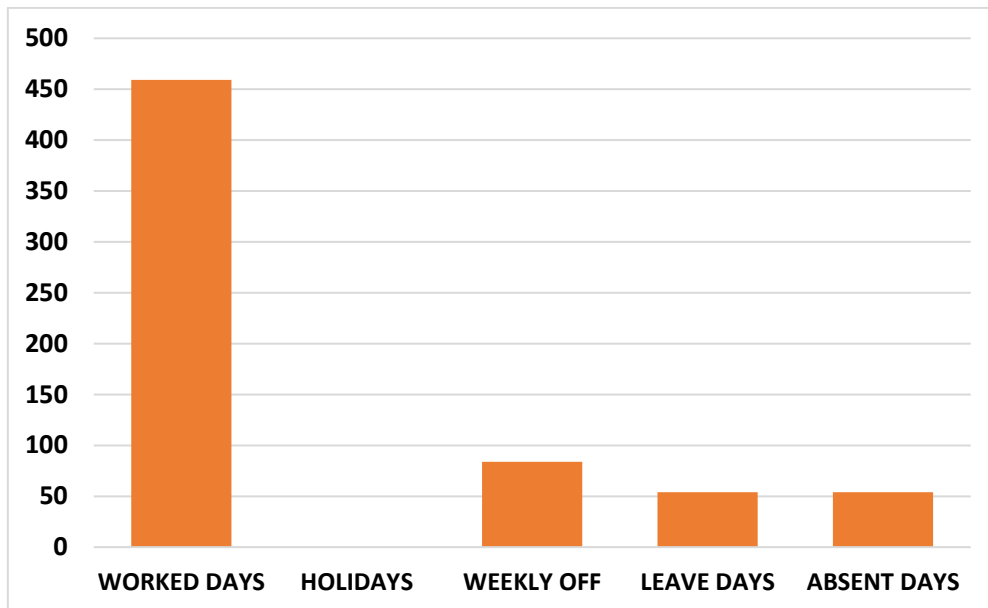

**GURU NANAK EDUCATION COLLEGE, GOPALPUR**

**ANALYSIS OF ATTENDANCE OF STUDENTS FOR THE MONTH OF  
SEPTEMBER 2020**

**BATCH - ATTENDANCE OF 3<sup>RD</sup> SEMESTER**